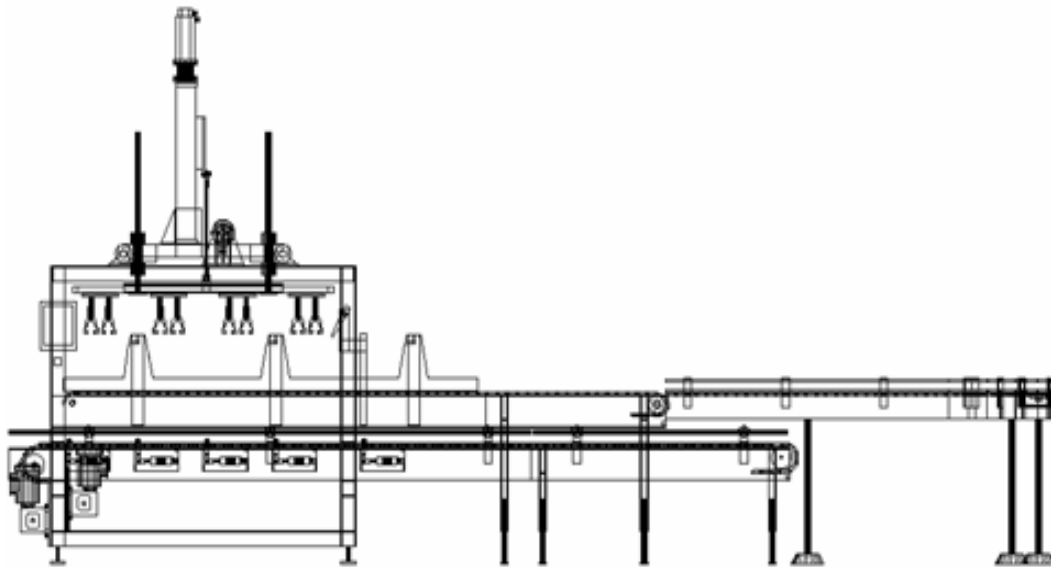

One Example of a Typical Pick & Place Design

CLIMAX
PACKAGING MACHINERY