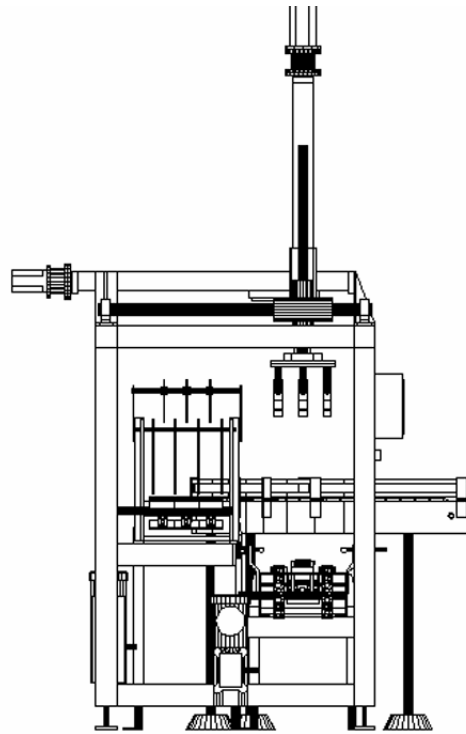

One Example of a Typical Pick & Place Design

CLIMAX
PACKAGING MACHINERY