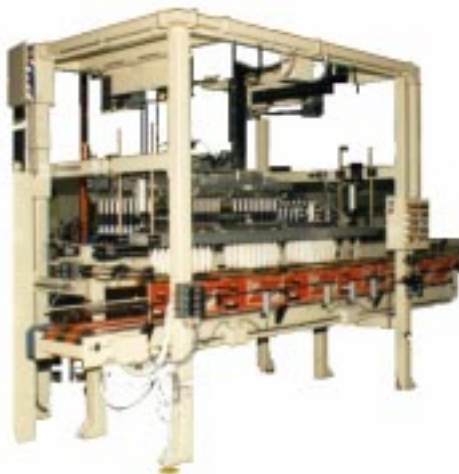

Automatic Case Packers

Servo Pick & Place

Model SPP-4

Model SPP-3

- Fully automatic
- Handles glass, plastic, metal, or composite
- Round or Non - Round containers
- PLC controls
- Dual Axes servo controlled linear actuators
- Wide variety of pickup devices
- Speeds up to 50 CPM
- Stainless steel available
- Quickly picks up containers and softly places them onto the bottom of trays or cases