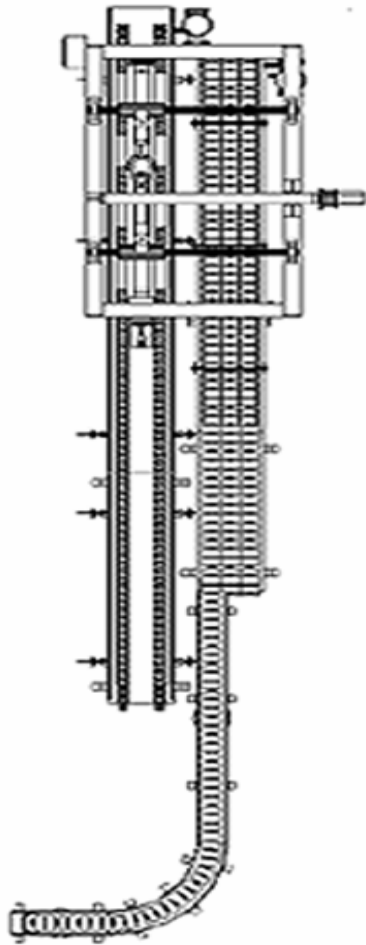

One Example of a Typical Pick & Place Design

CLIMAX
PACKAGING MACHINERY