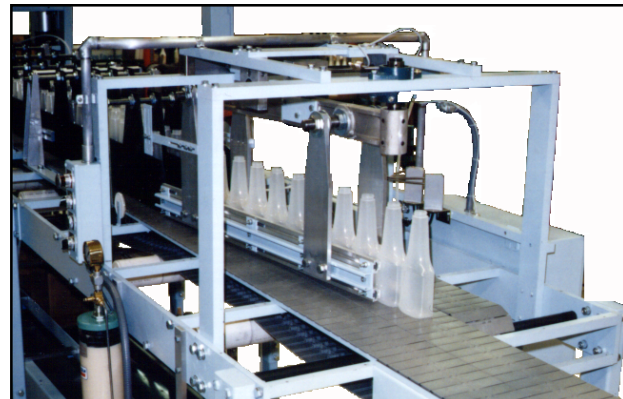

LANE DIVIDERS

- ⇒ Stepper motor & ball screw
- ⇒ Free standing OR mounted on equipment