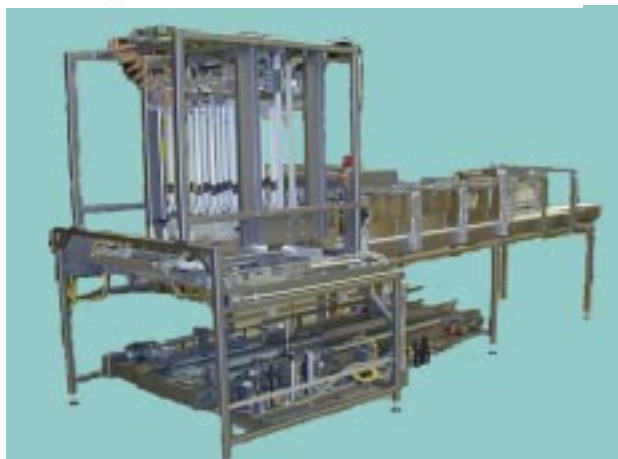

Drop Packer

- ⇒ Up to 45 CPM

Soft Packer

(SOF-PAC® Tower)

- ⇒ Servo or Pneumatic vertical drive
- ⇒ Softly place containers into case or tray
- ⇒ Necks UP or Necks DOWN
- ⇒ Up to 25 CPM

Pick & Place Packer

- ⇒ Servo, Pneumatic, or Hydraulic controlled motion
- ⇒ Up to 50 CPM

UNCASERS

- ⇒ Reciprocal motion
- ⇒ Servo main drive
- ⇒ Up to 48 CPM

MULTIPACKER

Fully Automatic Single OR Dual Lane

- ⇒ Bottles, Cans, or Composite
- ⇒ Up to 60 Cartons/minute
- ⇒ SERVO Drive, Hot Melt Glue
- ⇒ 2-pack, 4-pack, 6pack