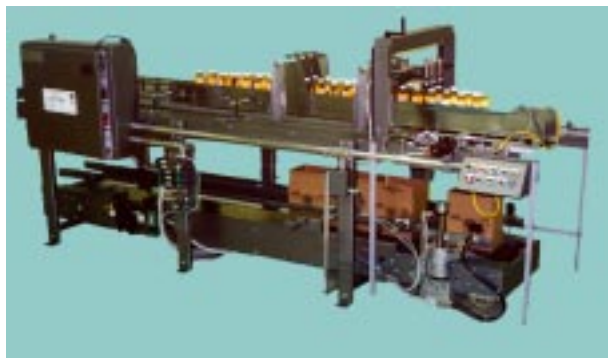

CASE PACKERS

- ⇒ Cases or trays
- ⇒ Glass, plastic, metal, or composite
- ⇒ Round or non-round
- ⇒ Empty or filled

Drop Packer

- ⇒ Up to 45 CPM